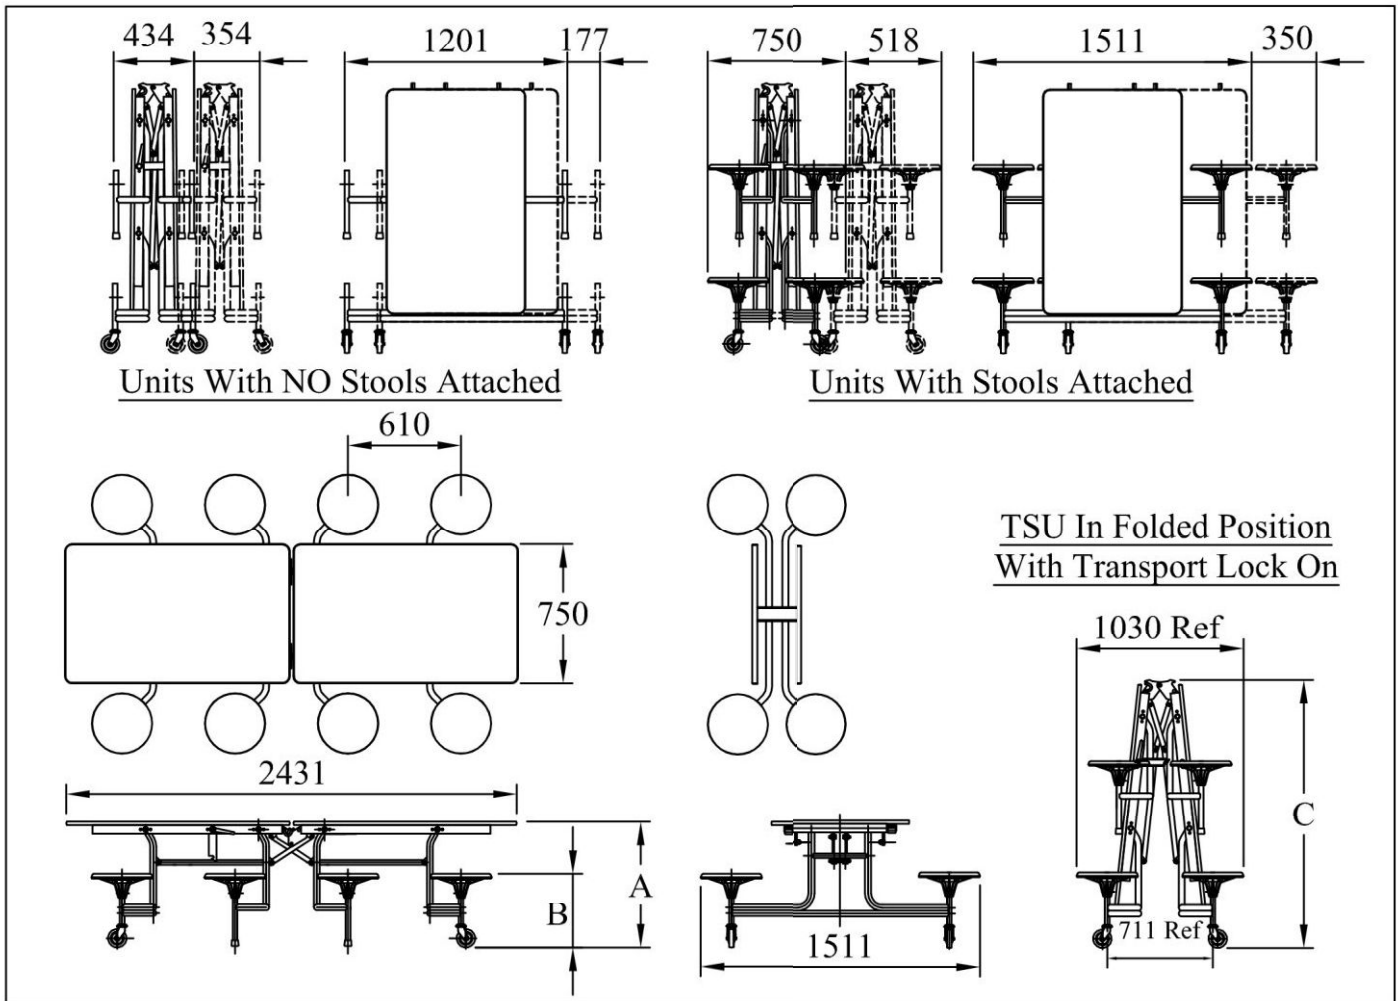

Table Seating Units

8' Long x 8 Seat Director

(Square Leg Post)

Model No.	Description	Dim A (mm)	Dim B (mm)	Dim C (mm)	Packed Vol (m3)	Add. Packed Vol (m3)	Weight (kg)
TTF93-26	8 Seat Unit 26" High	663	359	1431	0.745	0.608	59
TTF93-27	8 Seat Unit 27" High	688	384	1456	0.758	0.618	66
TTF93-29	8 Seat Unit 29" High	739	435	1507	0.785	0.640	70

Model No.	Description	Colour	Carton Dims HxWxD (mm)	Carton Vol (m3)	Carton Weight (kg)
4014-13-01	13" Diameter One Piece Stools (4 Per Carton)	Black	330x370x370	0.045	3.5
4014-13-03		Blue	330x370x370	0.045	3.5
4014-13-04		Red	330x370x370	0.045	3.5
4014-13-05		Yellow	330x370x370	0.045	3.5
4014-13-06		Green	330x370x370	0.045	3.5
4014-13-07		Slate	330x370x370	0.045	3.5