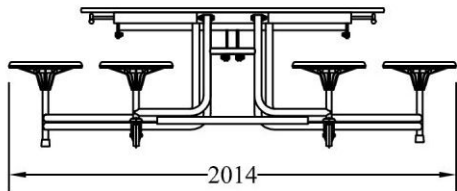

# Table Seating Units 8 Seat Graduate (Square Leg Post) (The same for TTG63 Octagonal)

Unit with Stools & Transit Lock On

53 3/4" [136.5cm]

2014

Units With Stools Attached

Units With NO Stools Attached

2029

Model No.	Description	Dim A (mm)	Dim B (mm)	Dim C (mm)	Packed Vol (m3)	Add. Packed Vol (m3)	Weight (kg)
TTB103-24	8 Seat Unit 24" High	612	344	1253	1.211	0.863	73
TTB103-26	8 Seat Unit 26" High	663	359	1304	1.264	0.899	73.5
TTB103-27	8 Seat Unit 27" High	688	384	1329	1.285	0.916	74
TTB103-29	8 Seat Unit 29" High	739	435	1380	1.334	0.950	77

Model No.	Description	Colour	Carton Dims HxWxD (mm)	Carton Vol (m3)	Carton Wt (kg)
4014-13-01	13" Diameter One Piece Stools 4 Per Carton	Black	330x370x370	0.045	3.5
4014-13-03		Blue	330x370x370	0.045	3.5
4014-13-04		Red	330x370x370	0.045	3.5
4014-13-05		Yellow	330x370x370	0.045	3.5
4014-13-06		Green	330x370x370	0.045	3.5
4014-13-07		Slate	330x370x370	0.045	3.5