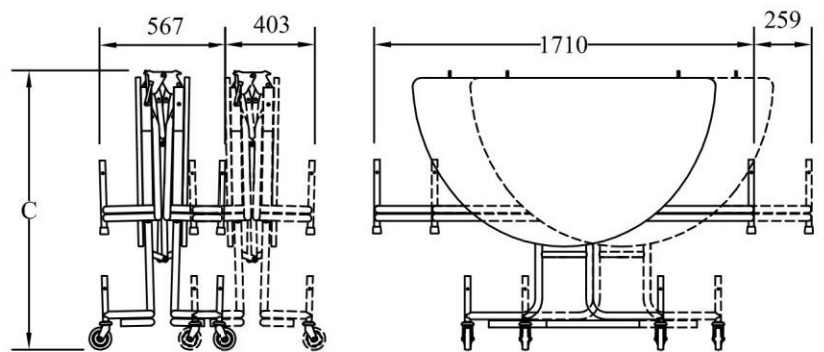

# Table Seating Units 8 Seat Graduate (Square Leg Post) (The same for TTG63 Octagonal)

Unit with Stools & Transit Lock On

53 3/4" [136.5cm]

2014

Units With Stools Attached

Units With NO Stools Attached

2029

Model No.	Description	Dim A (mm)	Dim B (mm)	Dim C (mm)	Packed Vol (m3)	Add. Packed Vol (m3)	Weight (kg)
TTB103-24	8 Seat Unit 24" High	612	344	1253	1.211	0.863	73
TTB103-26	8 Seat Unit 26" High	663	359	1304	1.264	0.899	73.5
TTB103-27	8 Seat Unit 27" High	688	384	1329	1.285	0.916	74
TTB103-29	8 Seat Unit 29" High	739	435	1380	1.334	0.950	77

Model No.	Description	Colour	Carton Dims HxWxD (mm)	Carton Vol (m3)	Carton Wt (kg)
4014-13-01	13" Diameter One Piece Stools 4 Per Carton	Black	330x370x370	0.045	3.5
4014-13-03		Blue	330x370x370	0.045	3.5
4014-13-04		Red	330x370x370	0.045	3.5
4014-13-05		Yellow	330x370x370	0.045	3.5
4014-13-06		Green	330x370x370	0.045	3.5
4014-13-07		Slate	330x370x370	0.045	3.5