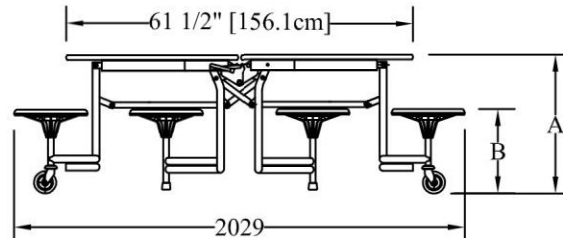

# Table Seating Units 8 Seat Graduate (Square Leg Post) (The same for TTG63 Octagonal)

Unit with Stools & Transit Lock On

53 3/4" [136.5cm]

2014

Units With Stools Attached

Units With NO Stools Attached

2029

Model No.	Description	Dim A (mm)	Dim B (mm)	Dim C (mm)	Packed Vol (m3)	Add. Packed Vol (m3)	Weight (kg)
TTB103-24	8 Seat Unit 24" High	612	344	1253	1.211	0.863	73
TTB103-26	8 Seat Unit 26" High	663	359	1304	1.264	0.899	73.5
TTB103-27	8 Seat Unit 27" High	688	384	1329	1.285	0.916	74
TTB103-29	8 Seat Unit 29" High	739	435	1380	1.334	0.950	77

Model No.	Description	Colour	Carton Dims HxWxD (mm)	Carton Vol (m3)	Carton Wt (kg)
4014-13-01	13" Diameter One Piece Stools 4 Per Carton	Black	330x370x370	0.045	3.5
4014-13-03		Blue	330x370x370	0.045	3.5
4014-13-04		Red	330x370x370	0.045	3.5
4014-13-05		Yellow	330x370x370	0.045	3.5
4014-13-06		Green	330x370x370	0.045	3.5
4014-13-07		Slate	330x370x370	0.045	3.5