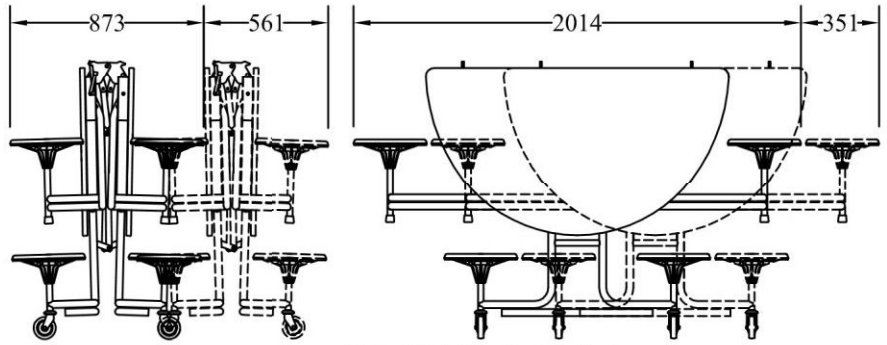

# Table Seating Units 8 Seat Graduate (Square Leg Post) (The same for TTG63 Octagonal)

Unit with Stools & Transit Lock On

53 3/4" [136.5cm]

2014

Units With Stools Attached

Units With NO Stools Attached

2029

Model No.	Description	Dim A (mm)	Dim B (mm)	Dim C (mm)	Packed Vol (m3)	Add. Packed Vol (m3)	Weight (kg)
TTB103-24	8 Seat Unit 24" High	612	344	1253	1.211	0.863	73
TTB103-26	8 Seat Unit 26" High	663	359	1304	1.264	0.899	73.5
TTB103-27	8 Seat Unit 27" High	688	384	1329	1.285	0.916	74
TTB103-29	8 Seat Unit 29" High	739	435	1380	1.334	0.950	77

Model No.	Description	Colour	Carton Dims HxWxD (mm)	Carton Vol (m3)	Carton Wt (kg)
4014-13-01	13" Diameter One Piece Stools 4 Per Carton	Black	330x370x370	0.045	3.5
4014-13-03		Blue	330x370x370	0.045	3.5
4014-13-04		Red	330x370x370	0.045	3.5
4014-13-05		Yellow	330x370x370	0.045	3.5
4014-13-06		Green	330x370x370	0.045	3.5
4014-13-07		Slate	330x370x370	0.045	3.5