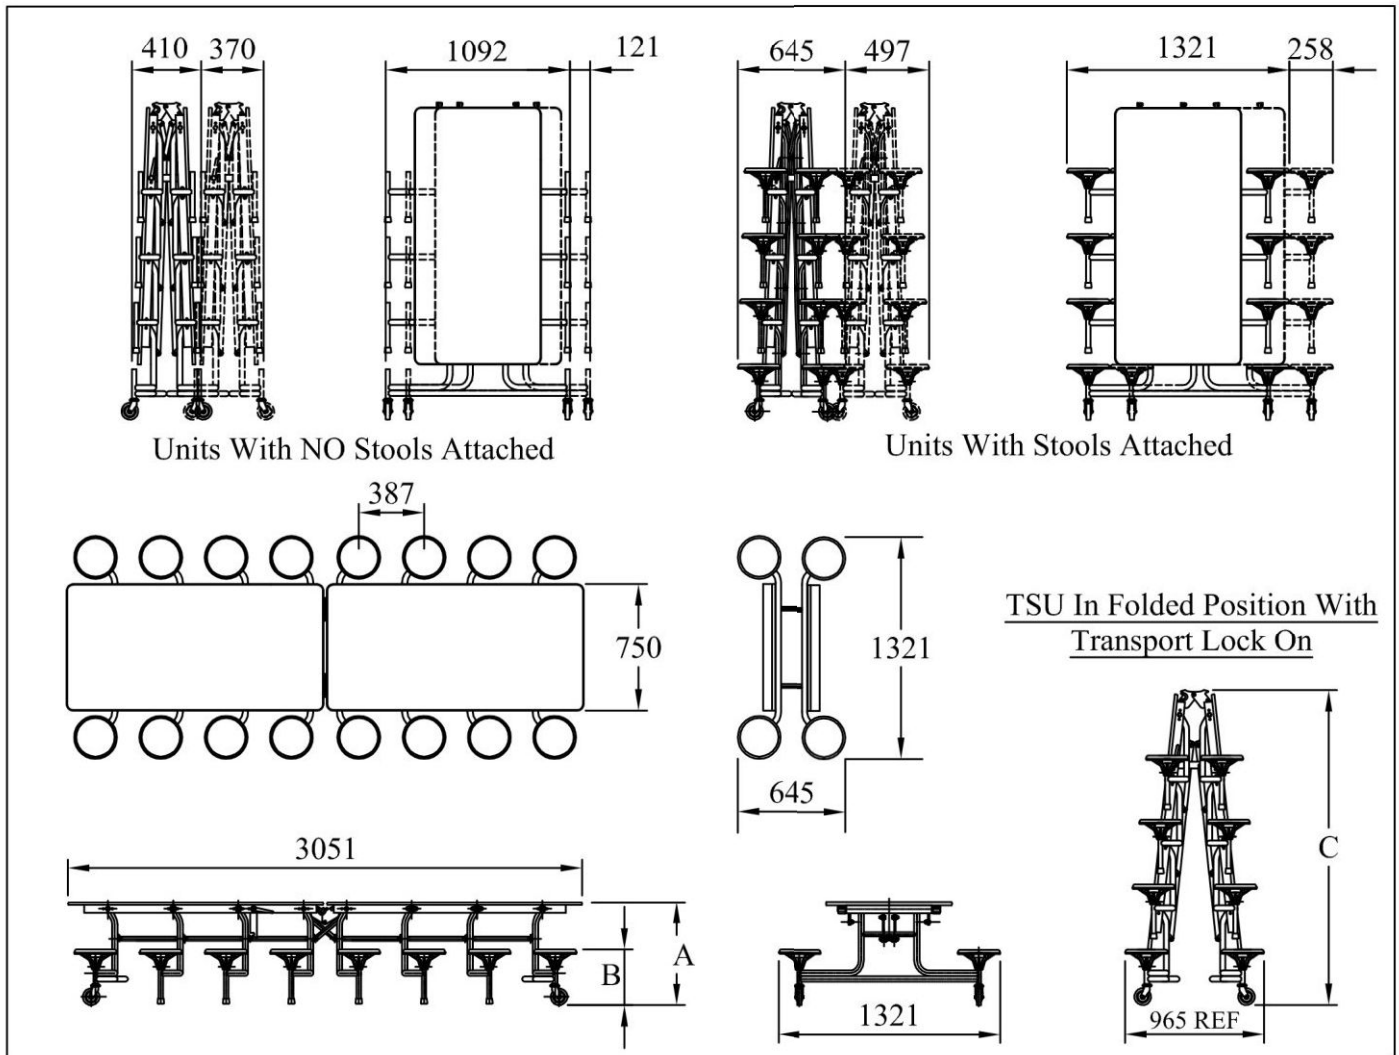

Table Seating Units

10' Long x 16 Seat Cadet

(Square Leg Post)

Model No.	Description	Dim A (mm)	Dim B (mm)	Dim C (mm)	Packed Vol (m3)	Add. Packed Vol (m3)	Weight (kg)
TTJ103-24	16 Seat Unit 24" High	612	344	1873	0.838	0.757	97

Model No.	Description	Colour	Carton Dims HxWxD	Carton Vol (m3)	Carton Weight (kg)
4014-10-01	10" Diameter One Piece Stools (8 Per Carton)	Black	290x470x260	0.035	4.5
4014-10-03		Blue	290x470x260	0.035	4.5
4014-10-04		Red	290x470x260	0.035	4.5
4014-10-05		Yellow	290x470x260	0.035	4.5
4014-10-06		Green	290x470x260	0.035	4.5
4014-10-07		Slate	290x470x260	0.035	4.5