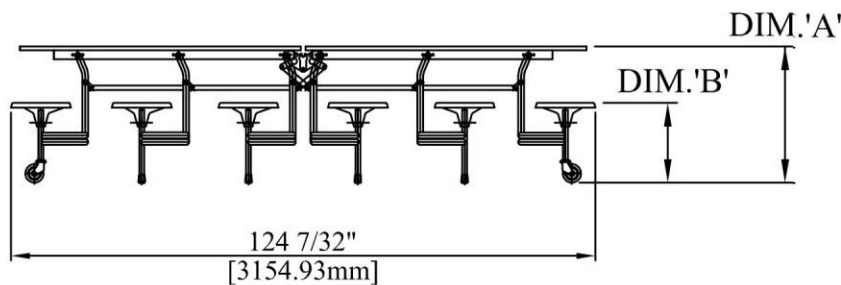

Communicator Mobile Table Unit

120" Long x 42" Wide x 12 Seat

(Square Leg Post)

120 3/8"
[3057.39mm]

70 7/8"

[1800.56mm]

42"

[1066.80mm]

DIM 'C'

DIM.'A'

DIM.'B'

124 7/32"

[3154.93mm]

42"

[1066.80mm]

58 1/16"

[1474.79mm]

44"

[1117.60mm]

44"

[1117.60mm]

33"

[838.56mm]

70 7/8"

[1800.56mm]

13"

[329.93mm]

In Folded Position
With Transport Lock On

Nested Position

Model No.	Description	Dim A (mm)	Dim B (mm)	Dim C (mm)	Packed Vol (m3)	Add. Packed Vol (m3)	Weight (kg)
TTQ53-29	12 Seat Unit 29" High	739	435	1940	2.79	5.03	114
TTQ53-27	12 Seat Unit 27" High	688	384	1890	2.72	4.90	110
TTQ53-26	12 Seat Unit 26" High	663	359	1865	2.68	4.84	108