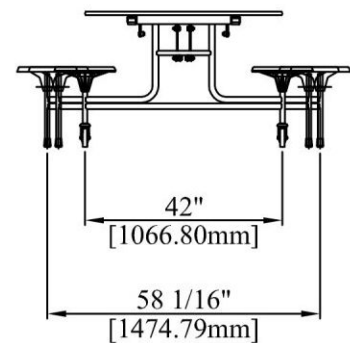

Communicator Mobile Table Unit

120" Long x 42" Wide x 12 Seat

(Square Leg Post)

120 3/8"
[3057.39mm]

70 7/8"

[1800.56mm]

42"

[1066.80mm]

DIM 'C'

DIM.'A'

DIM.'B'

124 7/32"

[3154.93mm]

42"

[1066.80mm]

58 1/16"

[1474.79mm]

44"

[1117.60mm]

44"

[1117.60mm]

33"

[838.56mm]

70 7/8"

[1800.56mm]

13"

[329.93mm]

In Folded Position
With Transport Lock On

Nested Position

Model No.	Description	Dim A (mm)	Dim B (mm)	Dim C (mm)	Packed Vol (m3)	Add. Packed Vol (m3)	Weight (kg)
TTQ53-29	12 Seat Unit 29" High	739	435	1940	2.79	5.03	114
TTQ53-27	12 Seat Unit 27" High	688	384	1890	2.72	4.90	110
TTQ53-26	12 Seat Unit 26" High	663	359	1865	2.68	4.84	108