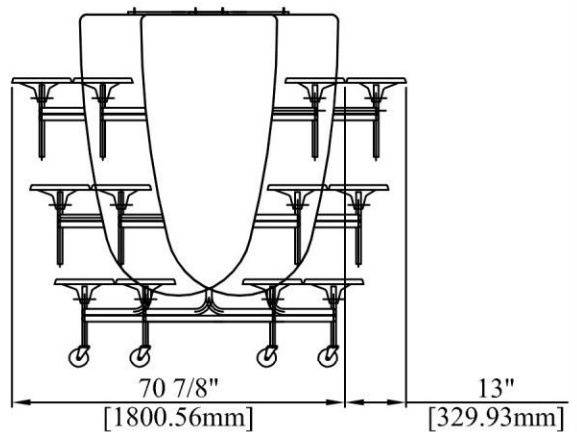

DIM 'C'

DIM.'A'

DIM.'B'

124 7/32"

[3154.93mm]

42"

[1066.80mm]

58 1/16"

[1474.79mm]

44"

[1117.60mm]

44"

[1117.60mm]

33"

[838.56mm]

70 7/8"

[1800.56mm]

13"

[329.93mm]

In Folded Position
With Transport Lock On

Nested Position

Model No.	Description	Dim A (mm)	Dim B (mm)	Dim C (mm)	Packed Vol (m3)	Add. Packed Vol (m3)	Weight (kg)
TTQ53-29	12 Seat Unit 29" High	739	435	1940	2.79	5.03	114
TTQ53-27	12 Seat Unit 27" High	688	384	1890	2.72	4.90	110
TTQ53-26	12 Seat Unit 26" High	663	359	1865	2.68	4.84	108