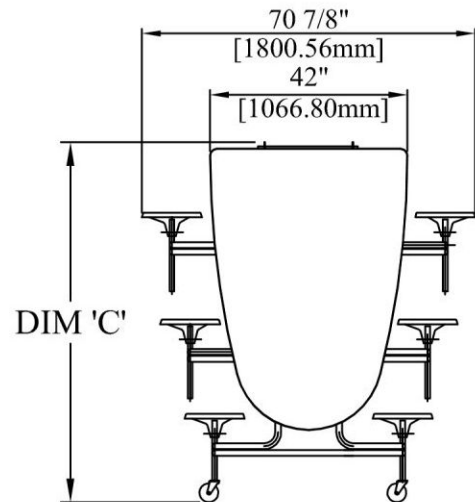

Communicator Mobile Table Unit

120" Long x 42" Wide x 12 Seat

(Square Leg Post)

120 3/8"
[3057.39mm]

70 7/8"

[1800.56mm]

42"

[1066.80mm]

DIM 'C'

DIM.'A'

DIM.'B'

124 7/32"

[3154.93mm]

42"

[1066.80mm]

58 1/16"

[1474.79mm]

44"

[1117.60mm]

44"

[1117.60mm]

33"

[838.56mm]

70 7/8"

[1800.56mm]

13"

[329.93mm]

In Folded Position
With Transport Lock On

Nested Position

Model No.	Description	Dim A (mm)	Dim B (mm)	Dim C (mm)	Packed Vol (m3)	Add. Packed Vol (m3)	Weight (kg)
TTQ53-29	12 Seat Unit 29" High	739	435	1940	2.79	5.03	114
TTQ53-27	12 Seat Unit 27" High	688	384	1890	2.72	4.90	110
TTQ53-26	12 Seat Unit 26" High	663	359	1865	2.68	4.84	108