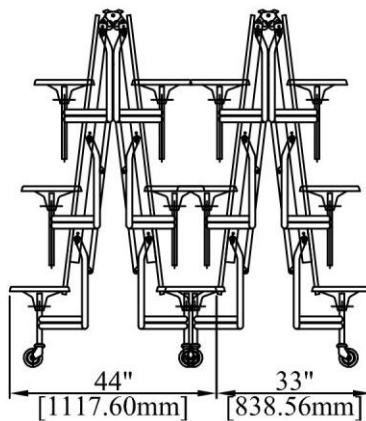

Communicator Mobile Table Unit

120" Long x 42" Wide x 12 Seat

(Square Leg Post)

120 3/8"
[3057.39mm]

70 7/8"

[1800.56mm]

42"

[1066.80mm]

DIM 'C'

DIM.'A'

DIM.'B'

124 7/32"

[3154.93mm]

42"

[1066.80mm]

58 1/16"

[1474.79mm]

44"

[1117.60mm]

44"

[1117.60mm]

33"

[838.56mm]

70 7/8"

[1800.56mm]

13"

[329.93mm]

In Folded Position
With Transport Lock On

Nested Position

Model No.	Description	Dim A (mm)	Dim B (mm)	Dim C (mm)	Packed Vol (m3)	Add. Packed Vol (m3)	Weight (kg)
TTQ53-29	12 Seat Unit 29" High	739	435	1940	2.79	5.03	114
TTQ53-27	12 Seat Unit 27" High	688	384	1890	2.72	4.90	110
TTQ53-26	12 Seat Unit 26" High	663	359	1865	2.68	4.84	108