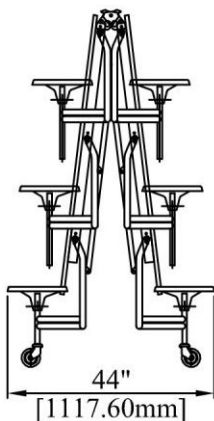

Communicator Mobile Table Unit

120" Long x 42" Wide x 12 Seat

(Square Leg Post)

120 3/8"
[3057.39mm]

70 7/8"

[1800.56mm]

42"

[1066.80mm]

DIM 'C'

DIM.'A'

DIM.'B'

124 7/32"

[3154.93mm]

42"

[1066.80mm]

58 1/16"

[1474.79mm]

44"

[1117.60mm]

44"

[1117.60mm]

33"

[838.56mm]

70 7/8"

[1800.56mm]

13"

[329.93mm]

In Folded Position
With Transport Lock On

Nested Position

Model No.	Description	Dim A (mm)	Dim B (mm)	Dim C (mm)	Packed Vol (m3)	Add. Packed Vol (m3)	Weight (kg)
TTQ53-29	12 Seat Unit 29" High	739	435	1940	2.79	5.03	114
TTQ53-27	12 Seat Unit 27" High	688	384	1890	2.72	4.90	110
TTQ53-26	12 Seat Unit 26" High	663	359	1865	2.68	4.84	108