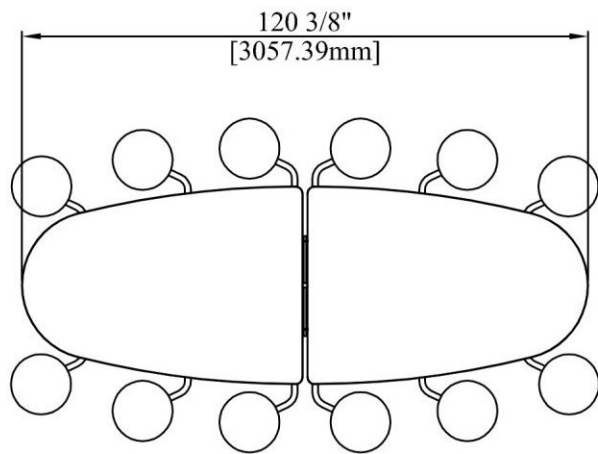

Communicator Mobile Table Unit

120" Long x 42" Wide x 12 Seat

(Square Leg Post)

120 3/8"
[3057.39mm]

70 7/8"

[1800.56mm]

42"

[1066.80mm]

DIM 'C'

DIM.'A'

DIM.'B'

124 7/32"

[3154.93mm]

42"

[1066.80mm]

58 1/16"

[1474.79mm]

44"

[1117.60mm]

44"

[1117.60mm]

33"

[838.56mm]

70 7/8"

[1800.56mm]

13"

[329.93mm]

In Folded Position
With Transport Lock On

Nested Position

Model No.	Description	Dim A (mm)	Dim B (mm)	Dim C (mm)	Packed Vol (m3)	Add. Packed Vol (m3)	Weight (kg)
TTQ53-29	12 Seat Unit 29" High	739	435	1940	2.79	5.03	114
TTQ53-27	12 Seat Unit 27" High	688	384	1890	2.72	4.90	110
TTQ53-26	12 Seat Unit 26" High	663	359	1865	2.68	4.84	108